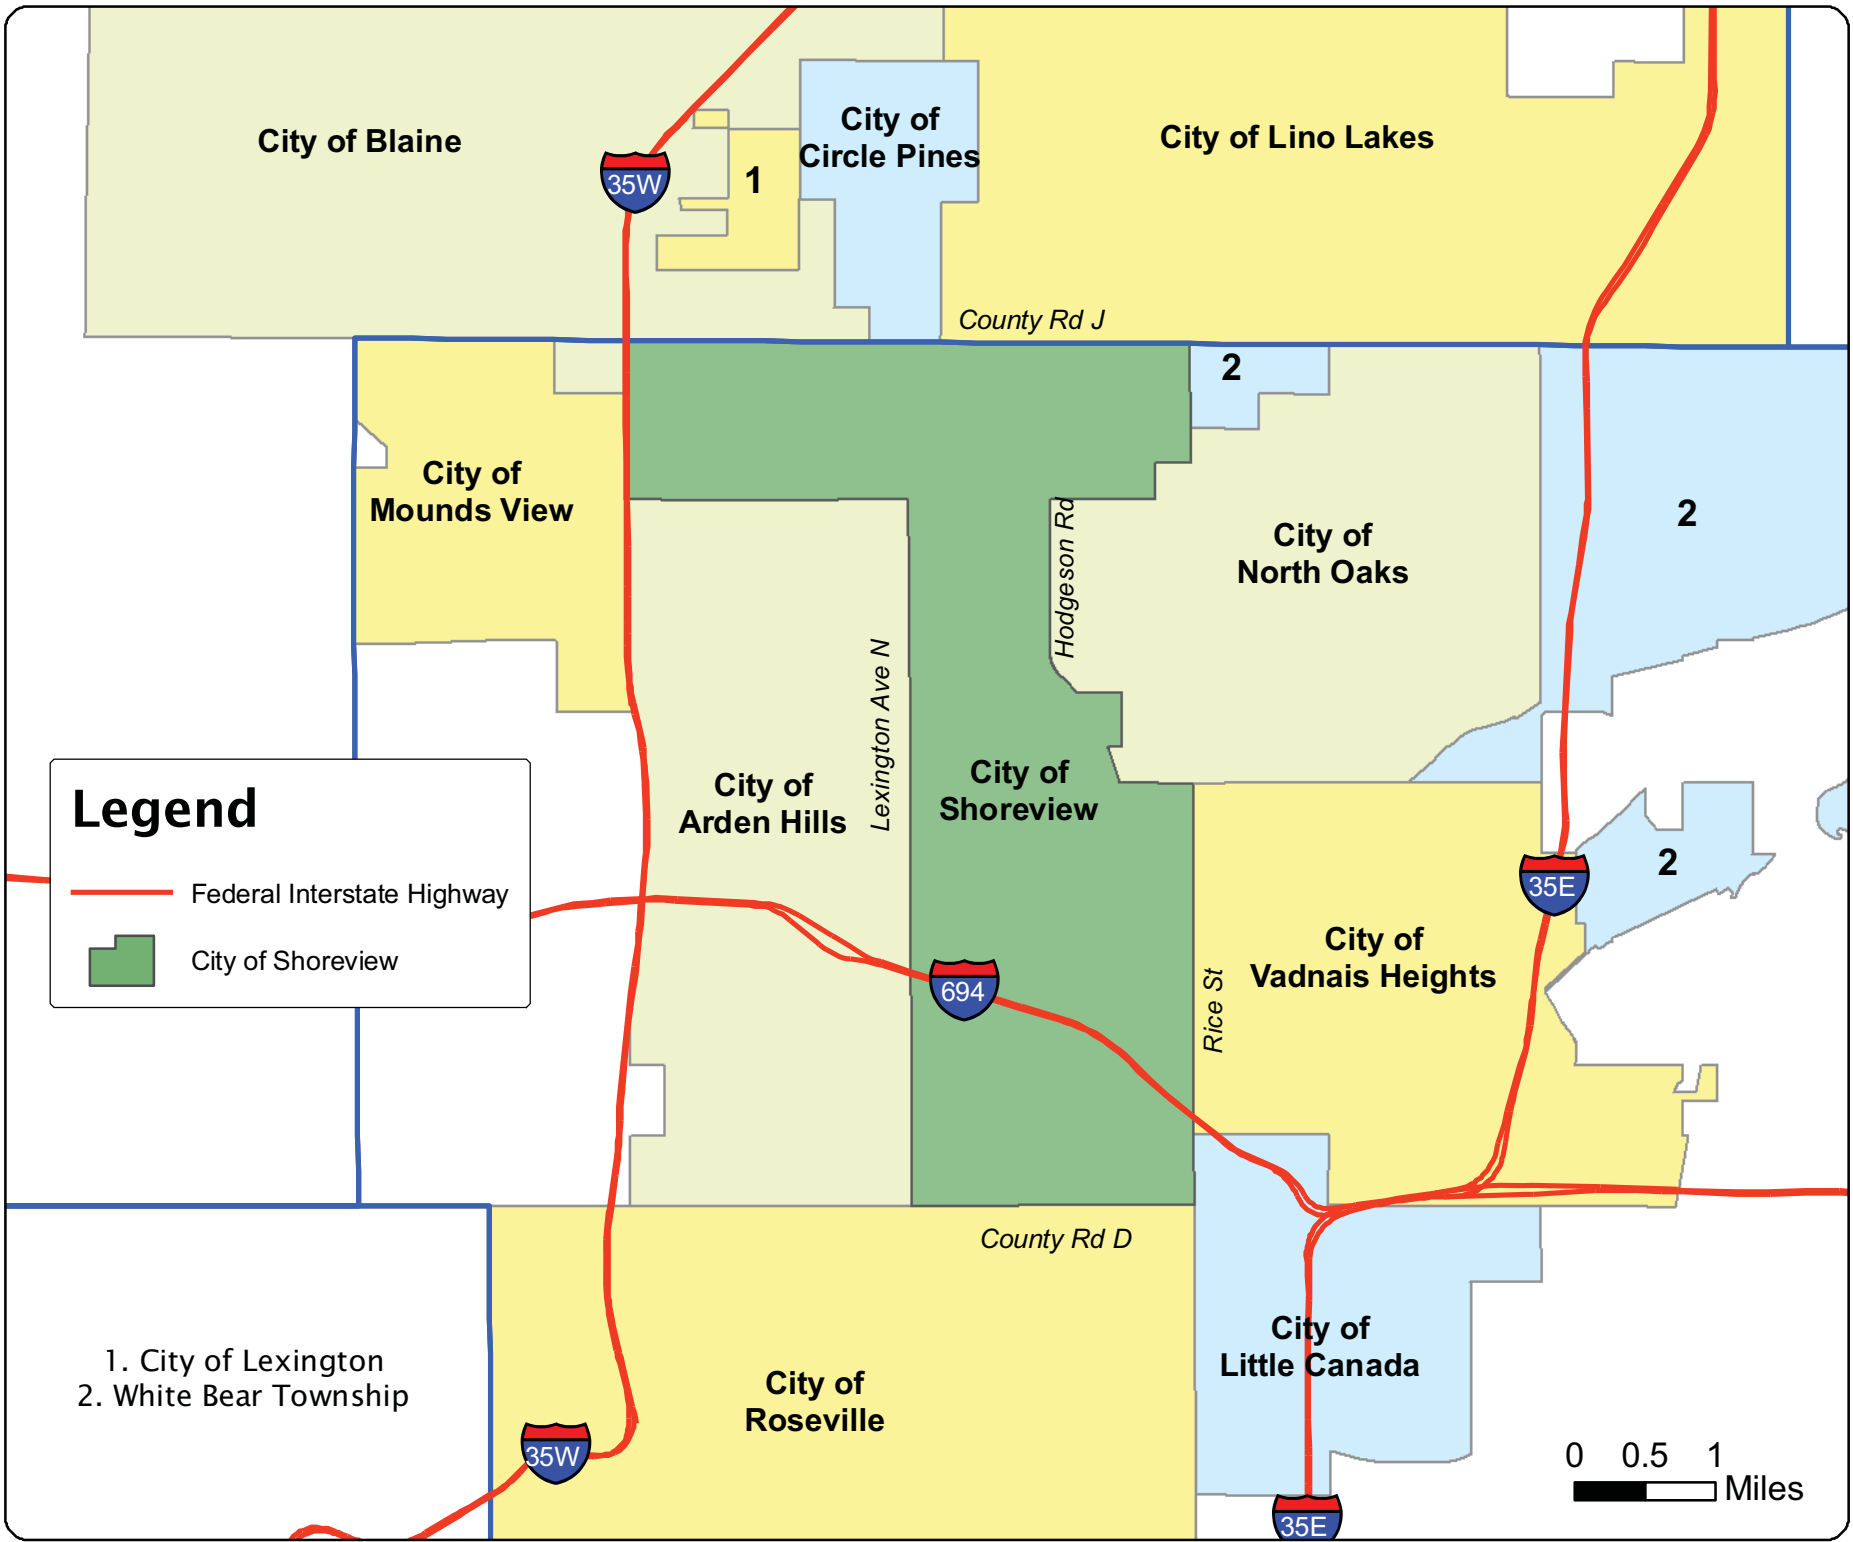

The City of Shoreview is located 10 miles northwest of St. Paul within the seven county Twin Cities Metropolitan Area, and covers an area of 12.2 square miles.

Disclaimer: Every effort has been made to ensure the completeness and accuracy of this map. However, data used to create this map was compiled from a number of sources and may contain errors. This map should be used for reference only. Data should be verified independently if used for any other purpose. This document is not a legally recorded map or survey and should not be used as such.

1. City of Lexington
2. White Bear Township

3.1 Location map