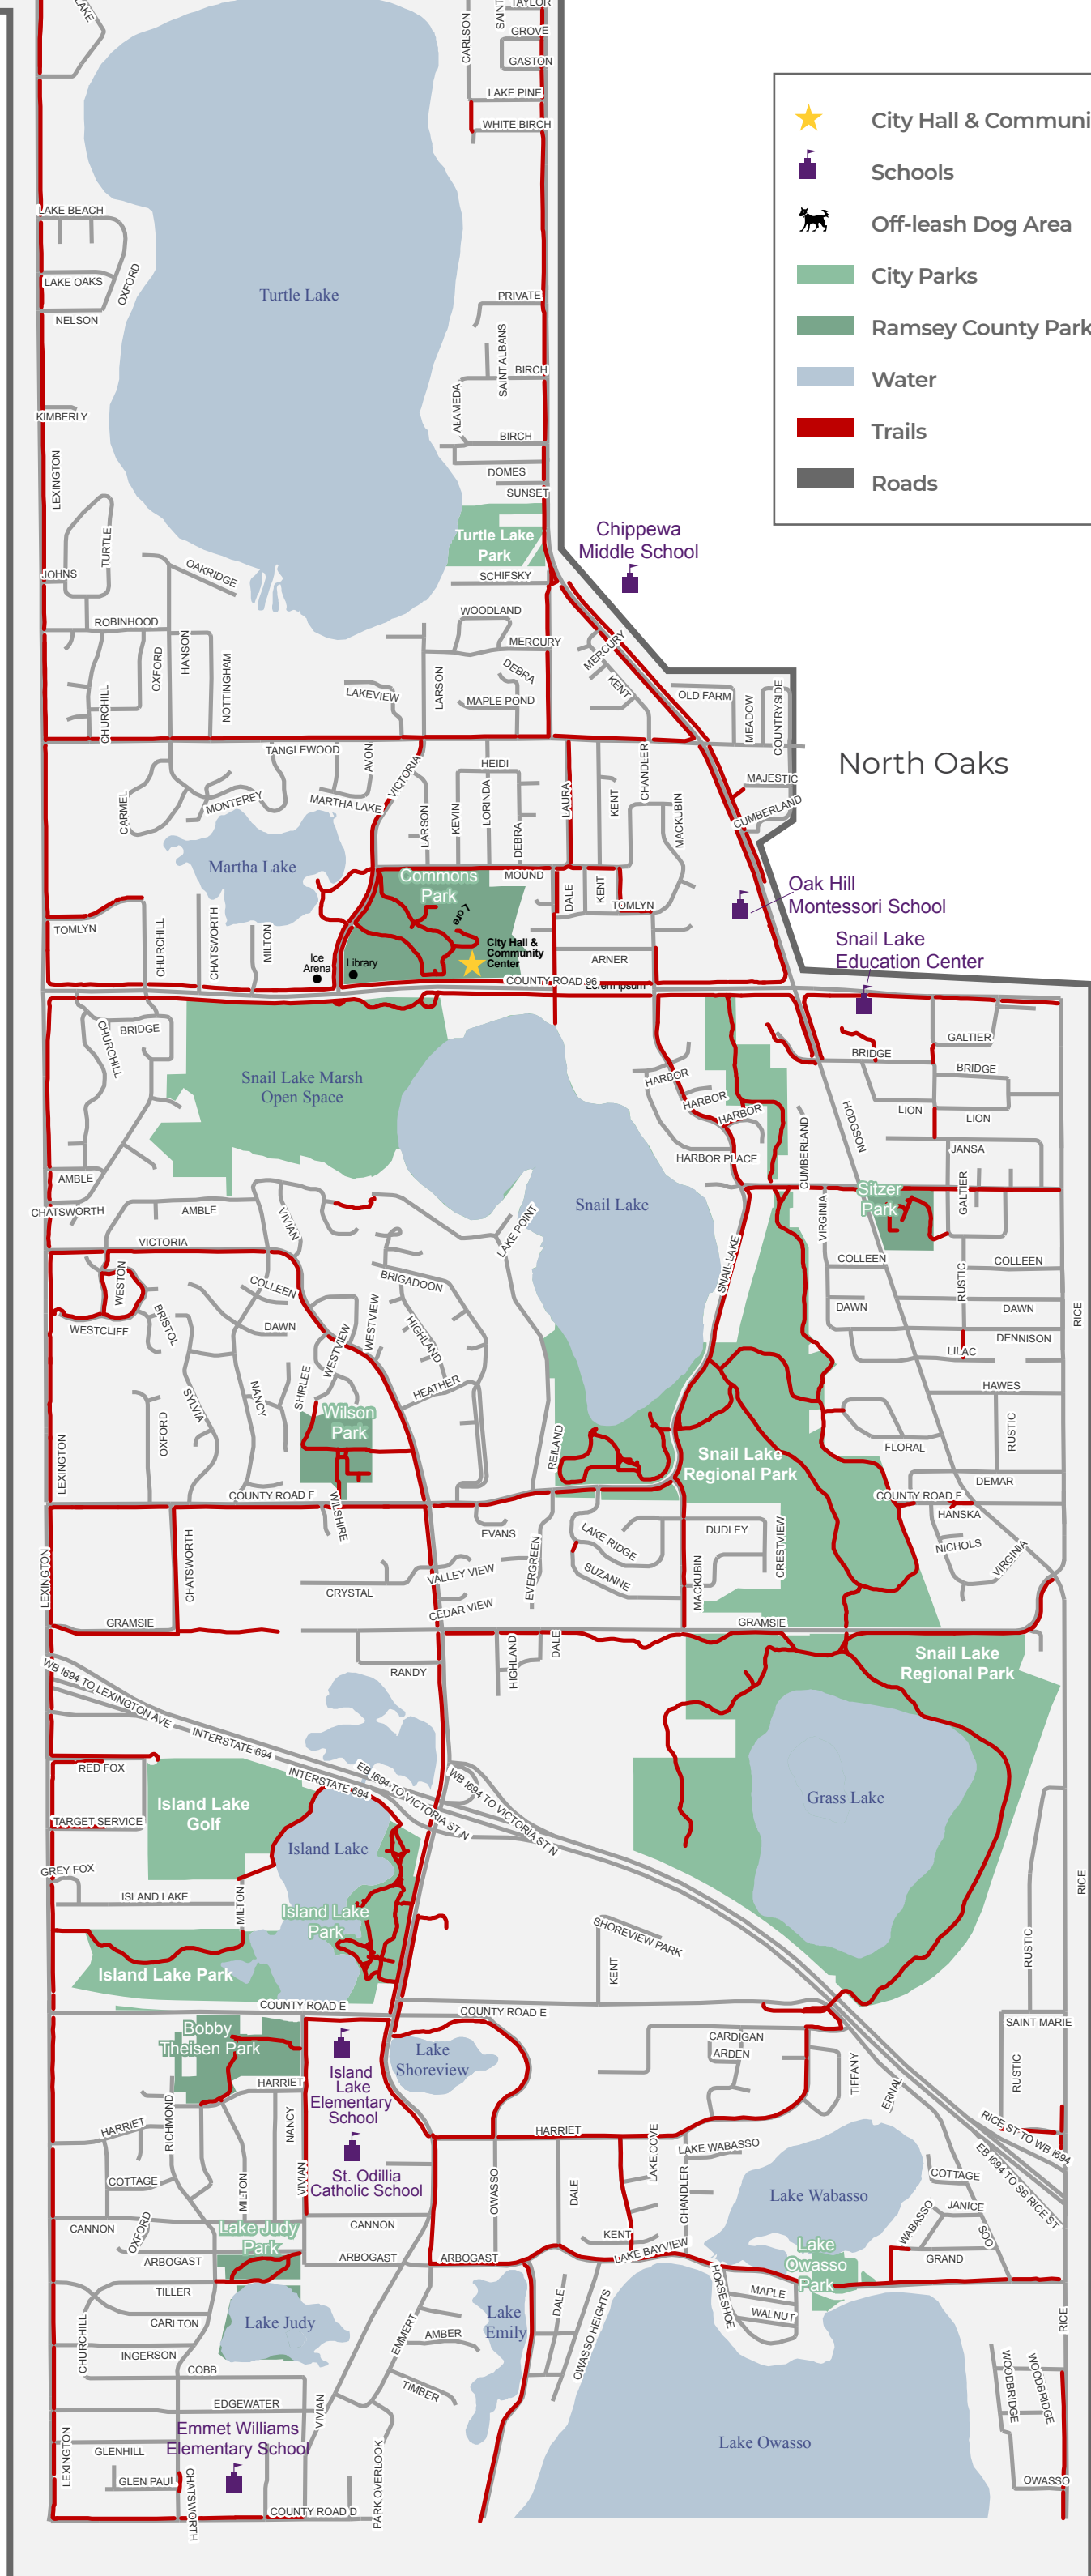

Public Buildings

- **F5 Chippewa Middle School** 5000 Hodgson Road
  3 Ball Fields • Soccer Field • Hardcourt Area • Playground • Swimming Pool • 5 Tennis Courts
- **E11 Emmet Williams Elementary School** 955 County Road D
  2 Ball Fields • Playground
- **F10 Island Lake Elementary School** 3555 Victoria Street North
  2 Ball Fields • Playground
- **F6 Ramsey County Library** 4570 Victoria Street North
  Shoreview Community Center 4580 Victoria Street North
  Waterpark • Indoor Playground • Fitness Center • Banquets-Meetings • Indoor Track • Gymnasium
  Shoreview Ice Arena 877 Highway 96
  Hockey Rinks
- **G6 Snail Lake Education Center** 350 Highway 96 West
  2 Ball Fields • Basketball Court • Playground • Soccer Fields
- **D3 Turtle Lake Elementary School** 1141 Lepak Court
  Ball Fields • Soccer Field • Basketball Court • Playground

- City Hall & Community Center
- Schools
- Off-leash Dog Area
- City Parks
- Ramsey County Parks
- Water
- Trails
- Roads