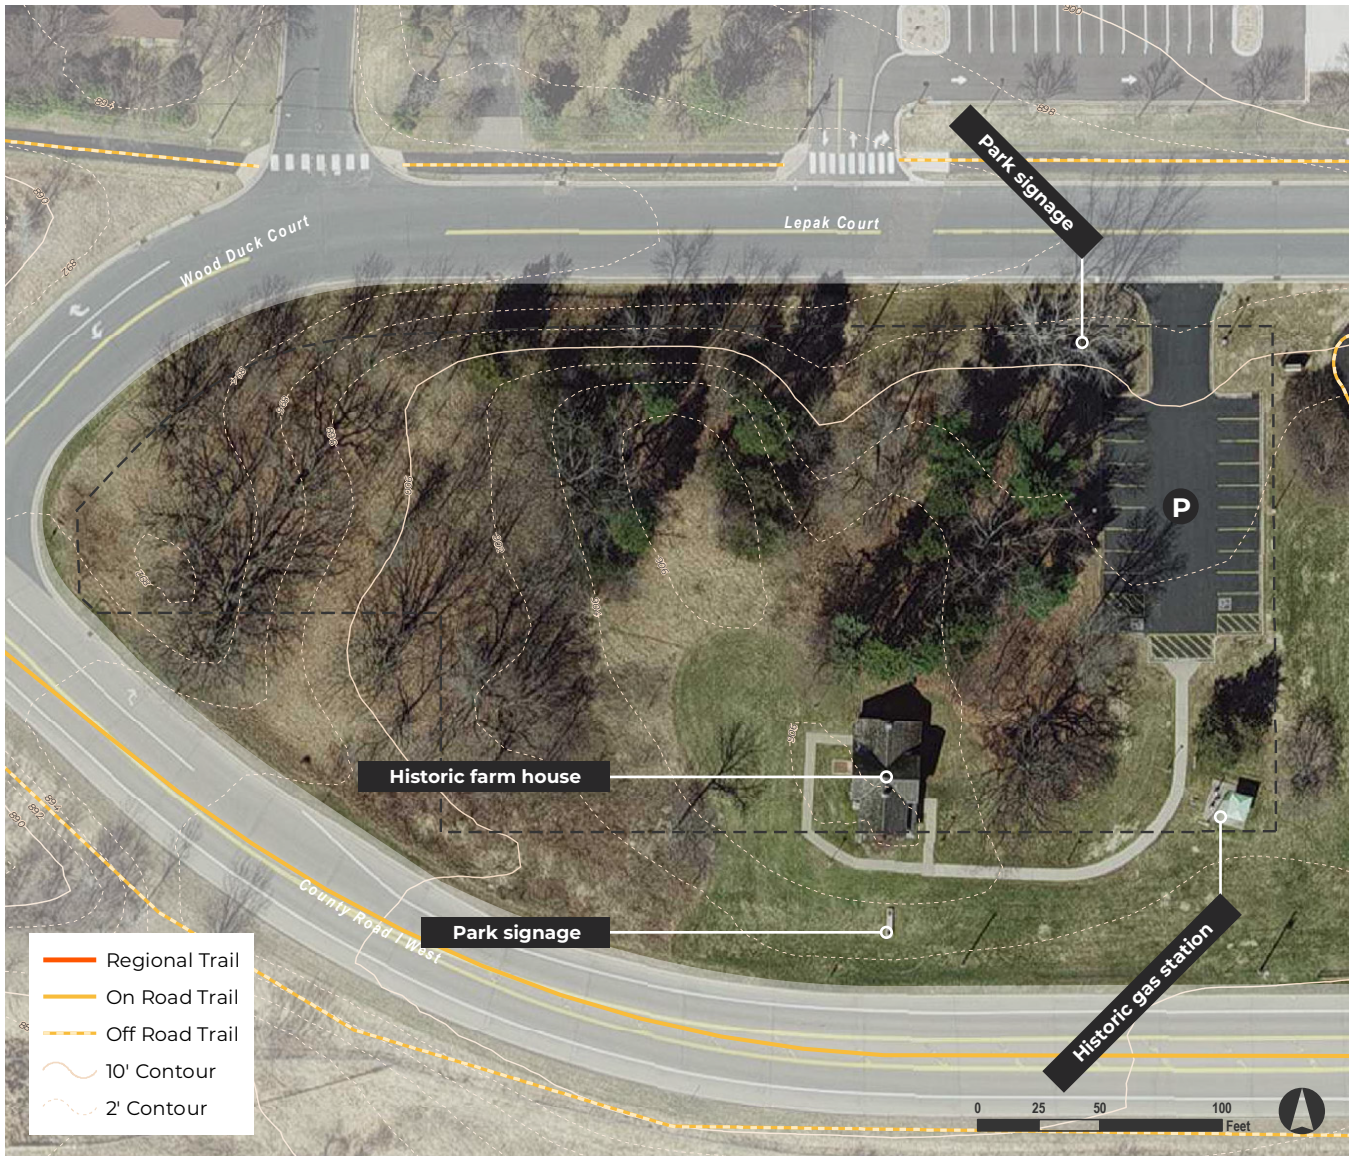

Heritage Park *Existing conditions*

Address	1170 Lepak Court
Date established	2019
Acreage	2.2
Classification	Special use facility
Convenience amenities	P
Athletic amenities	
Winter amenities	
Informal summer amenities	
Picnic + play amenities	

Observations

- Additional historic structures and objects (*barns, cabins, tools, etc.*) could be located here in the future as acquired
- Gas station not currently connected to walkway with concrete pad

Figure 4.6 Heritage Park existing conditions

Heritage Park *Proposed concept*

Interpretive trail loop with educational signage (photo from Pannier Graphics)

Historic farming equipment (photo by David W Percy)

Concept components

- An area behind the main house is suitable for additional historic structures.
- A new interpretive trail loop in the woods provides opportunities for additional educational features and topics such as connections with the area’s indigenous cultures.
- New areas of shortgrass prairie and pollinator habitat, coupled with a new monument sign will draw attention from County Road I.
- A trail connection to the east connects with an existing trail loop and marked road crossing.