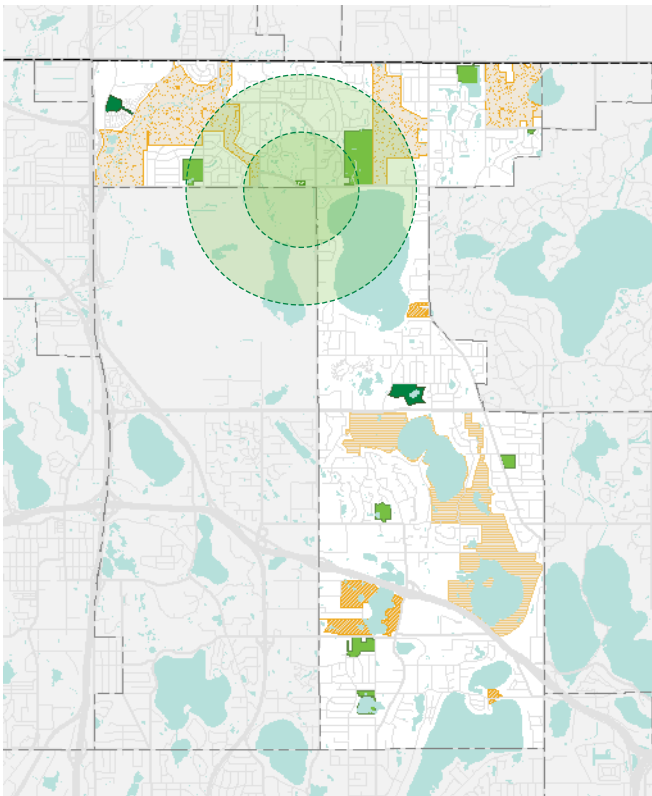

Heritage Park *Existing conditions*

Address	1170 Lepak Court
Date established	2019
Acreage	2.2
Classification	Special use facility
Convenience amenities	P
Athletic amenities	
Winter amenities	
Informal summer amenities	
Picnic + play amenities	