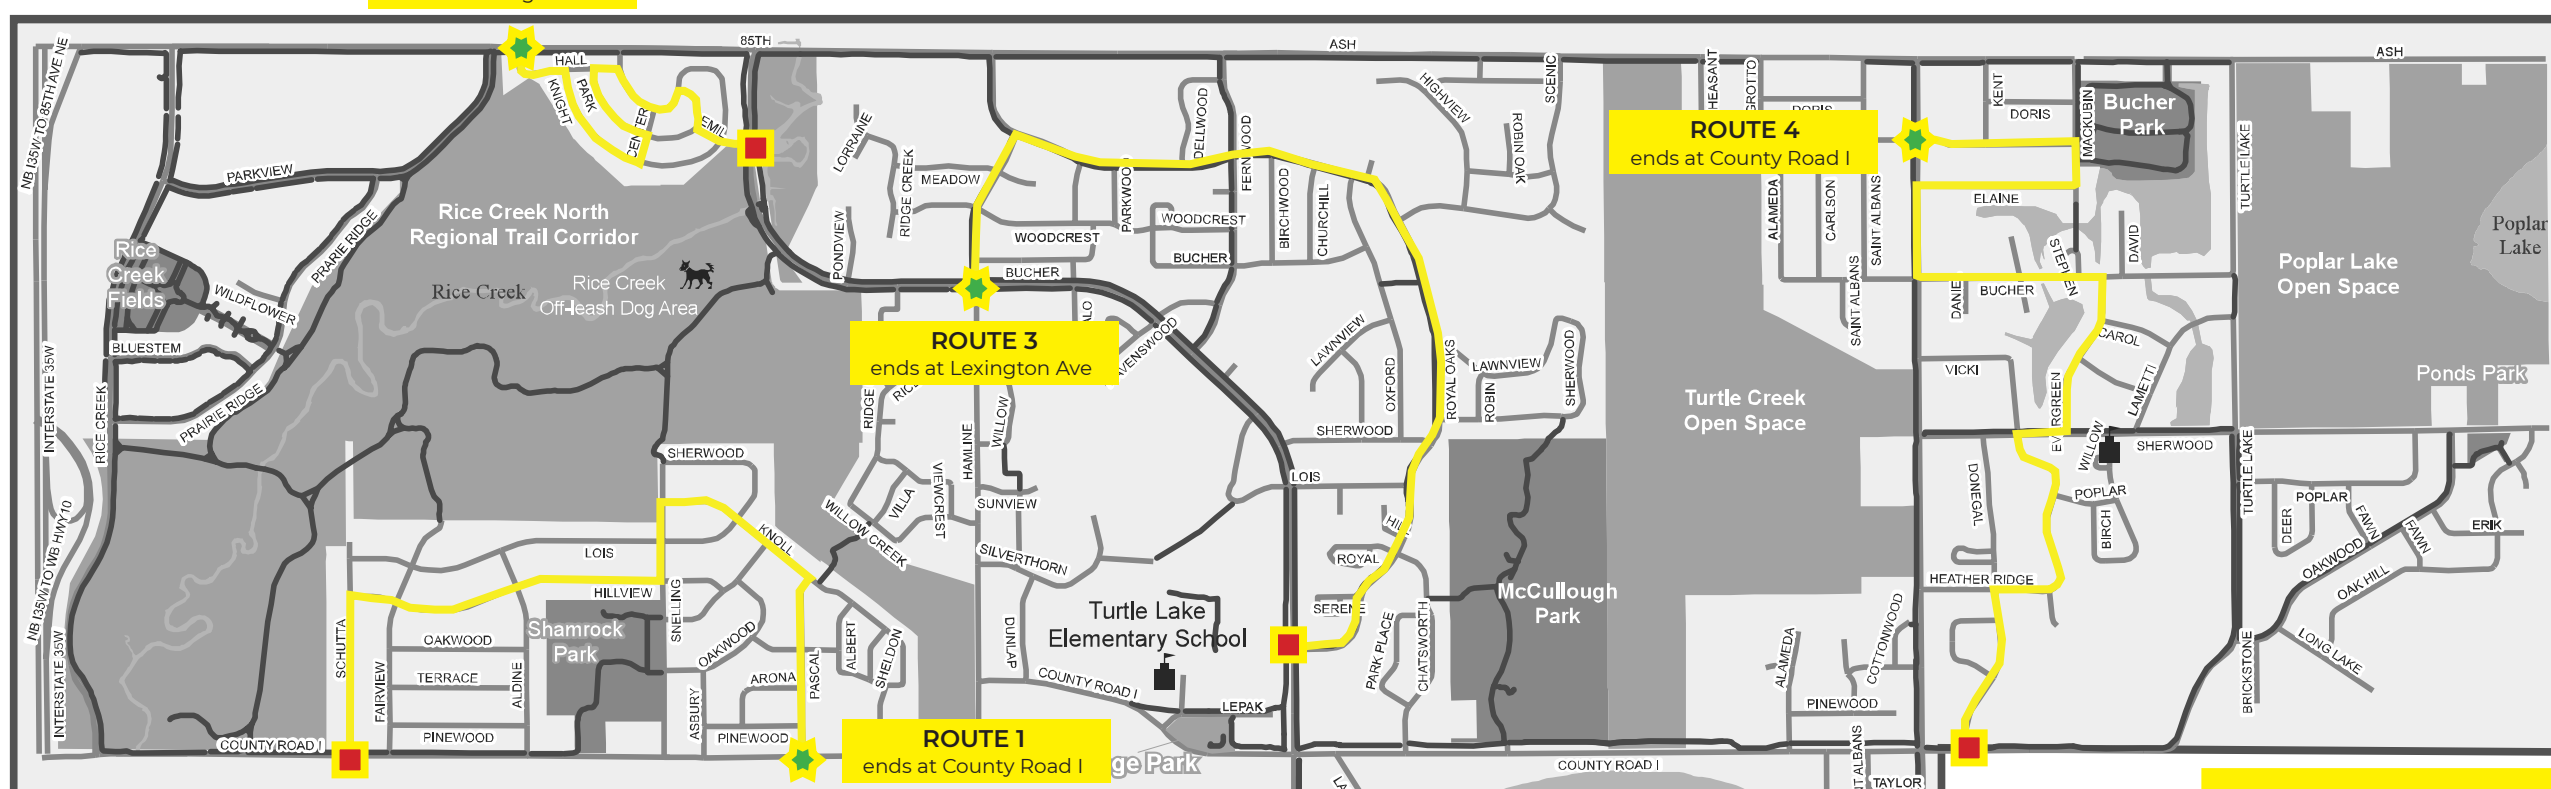

9

10

11

Blaine

ROUTE 2
ends at Lexington Ave

Circle Pines

Lino Lakes

Mounds View

Public Buildings

- F5 Chippewa Middle School** 5000 Hodgson Road
3 Ball Fields • Soccer Field • Hardcourt Area • Playground • Swimming Pool • 5 Tennis Courts
- E11 Emmet Williams Elementary School** 955 County Road D
2 Ball Fields • Playground
- F10 Island Lake Elementary School** 3555 Victoria Street North
2 Ball Fields • Playground
- F6 Ramsey County Library** 4570 Victoria Street North
- Shoreview Community Center** 4580 Victoria Street North
Waterspark • Indoor Playground • Fitness Center • Banquets-Meetings • Indoor Track • Gymnasium
- Shoreview Ice Arena** 877 Highway 96
Hockey Rinks
- G6 Snail Lake Education Center** 350 Highway 96 West
2 Ball Fields • Basketball Court • Playground • Soccer Fields
- D3 Turtle Lake Elementary School** 1141 Lepak Court
2 Ball Fields • Soccer Field • Basketball Court • Playground