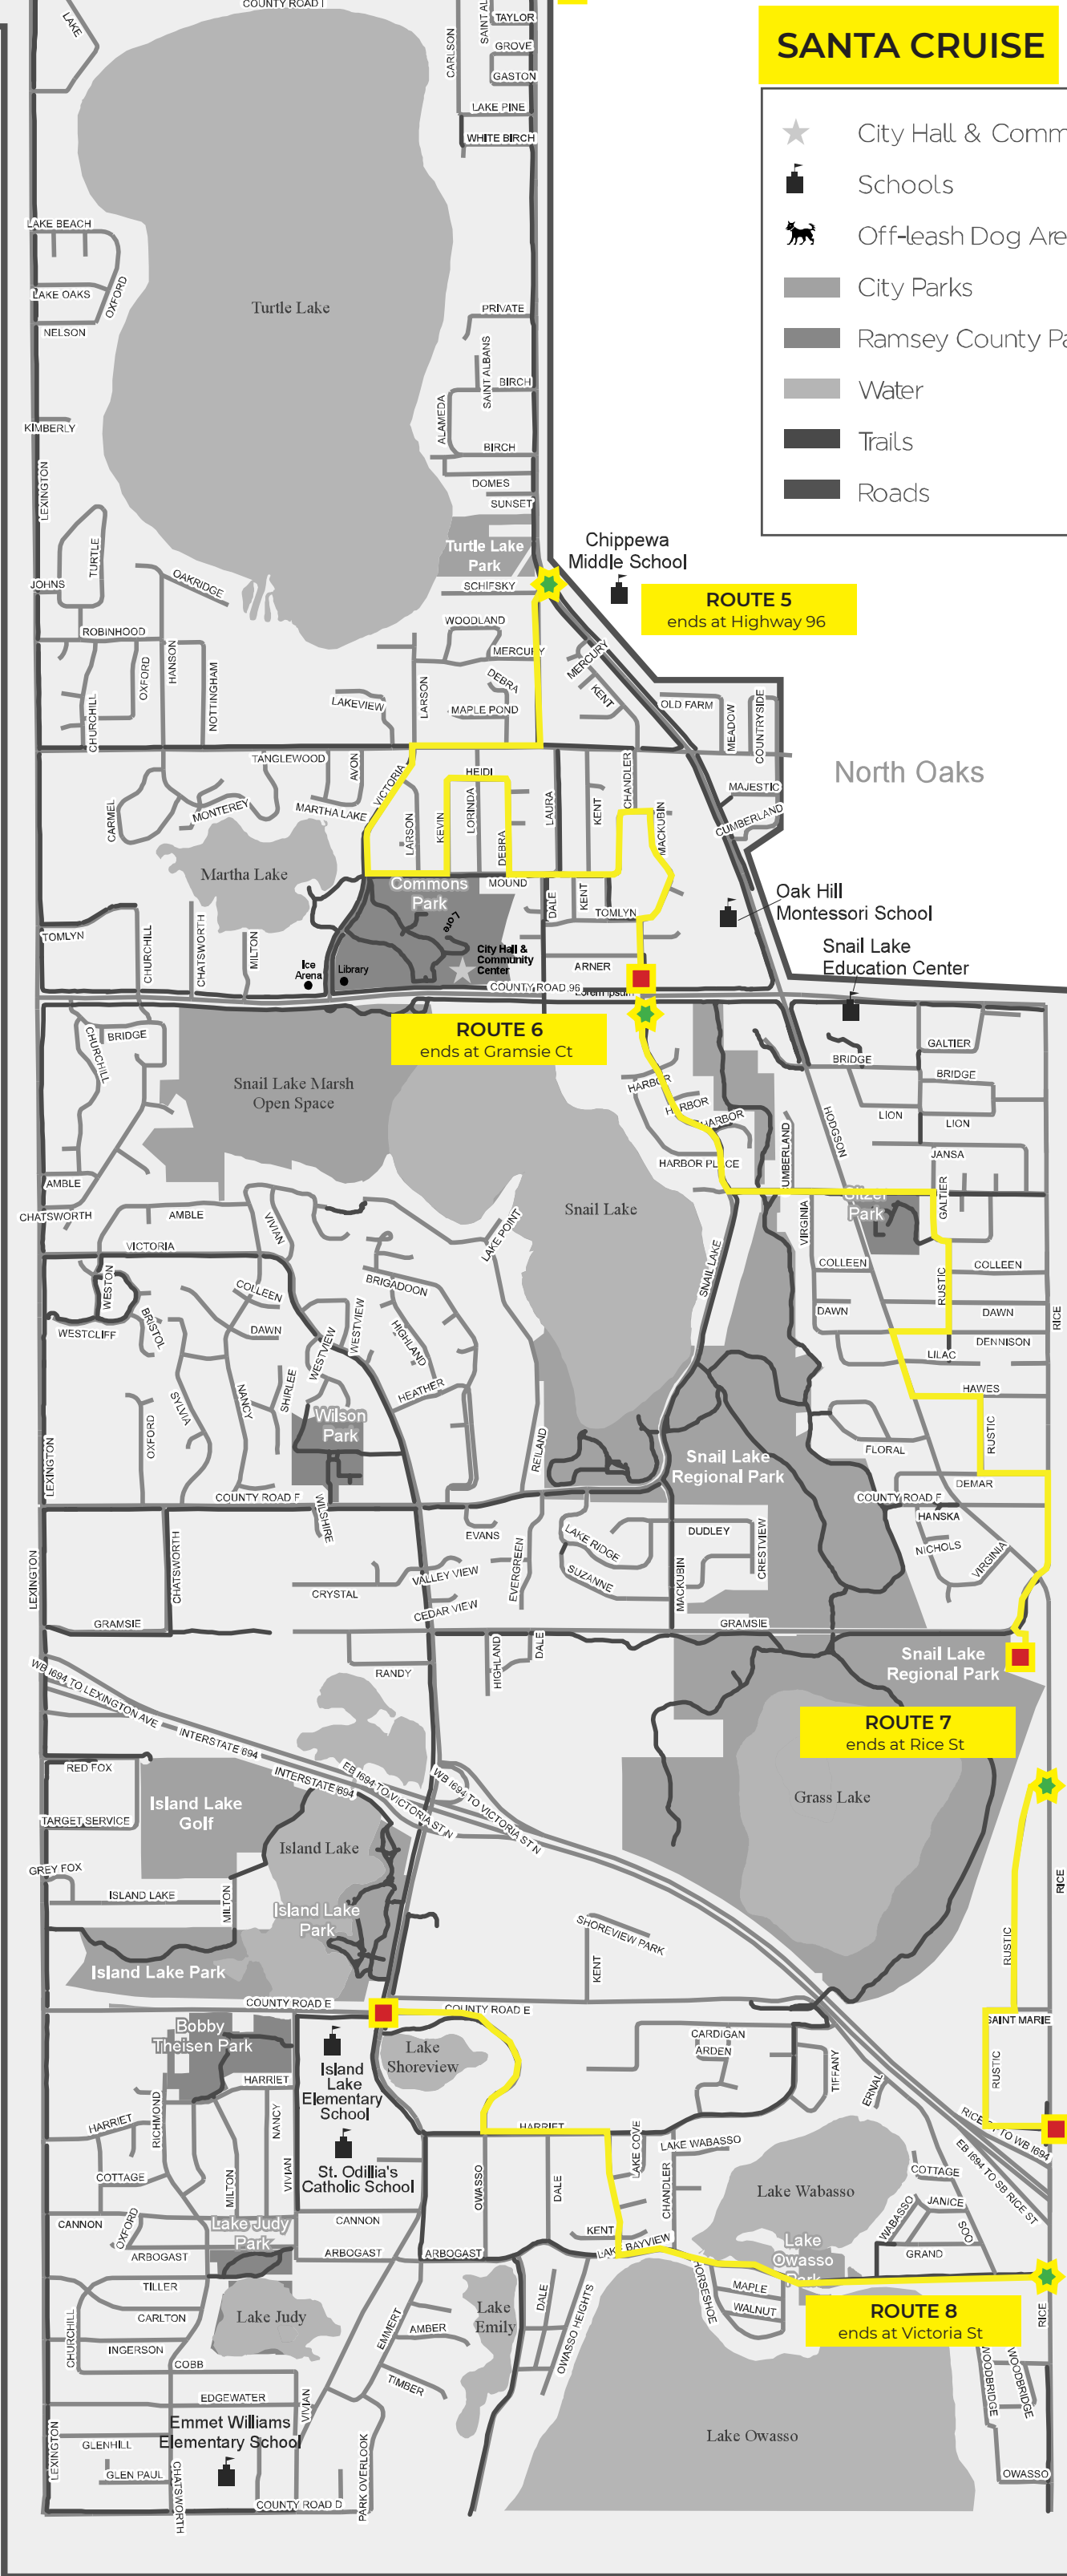

Arden Hills

Little Canada

shoreviewmn.gov
shoreviewcommunitycenter.com

A

B

C

D

E

F

G

H

1

2

3

4

5

6

7

8

9

10

11